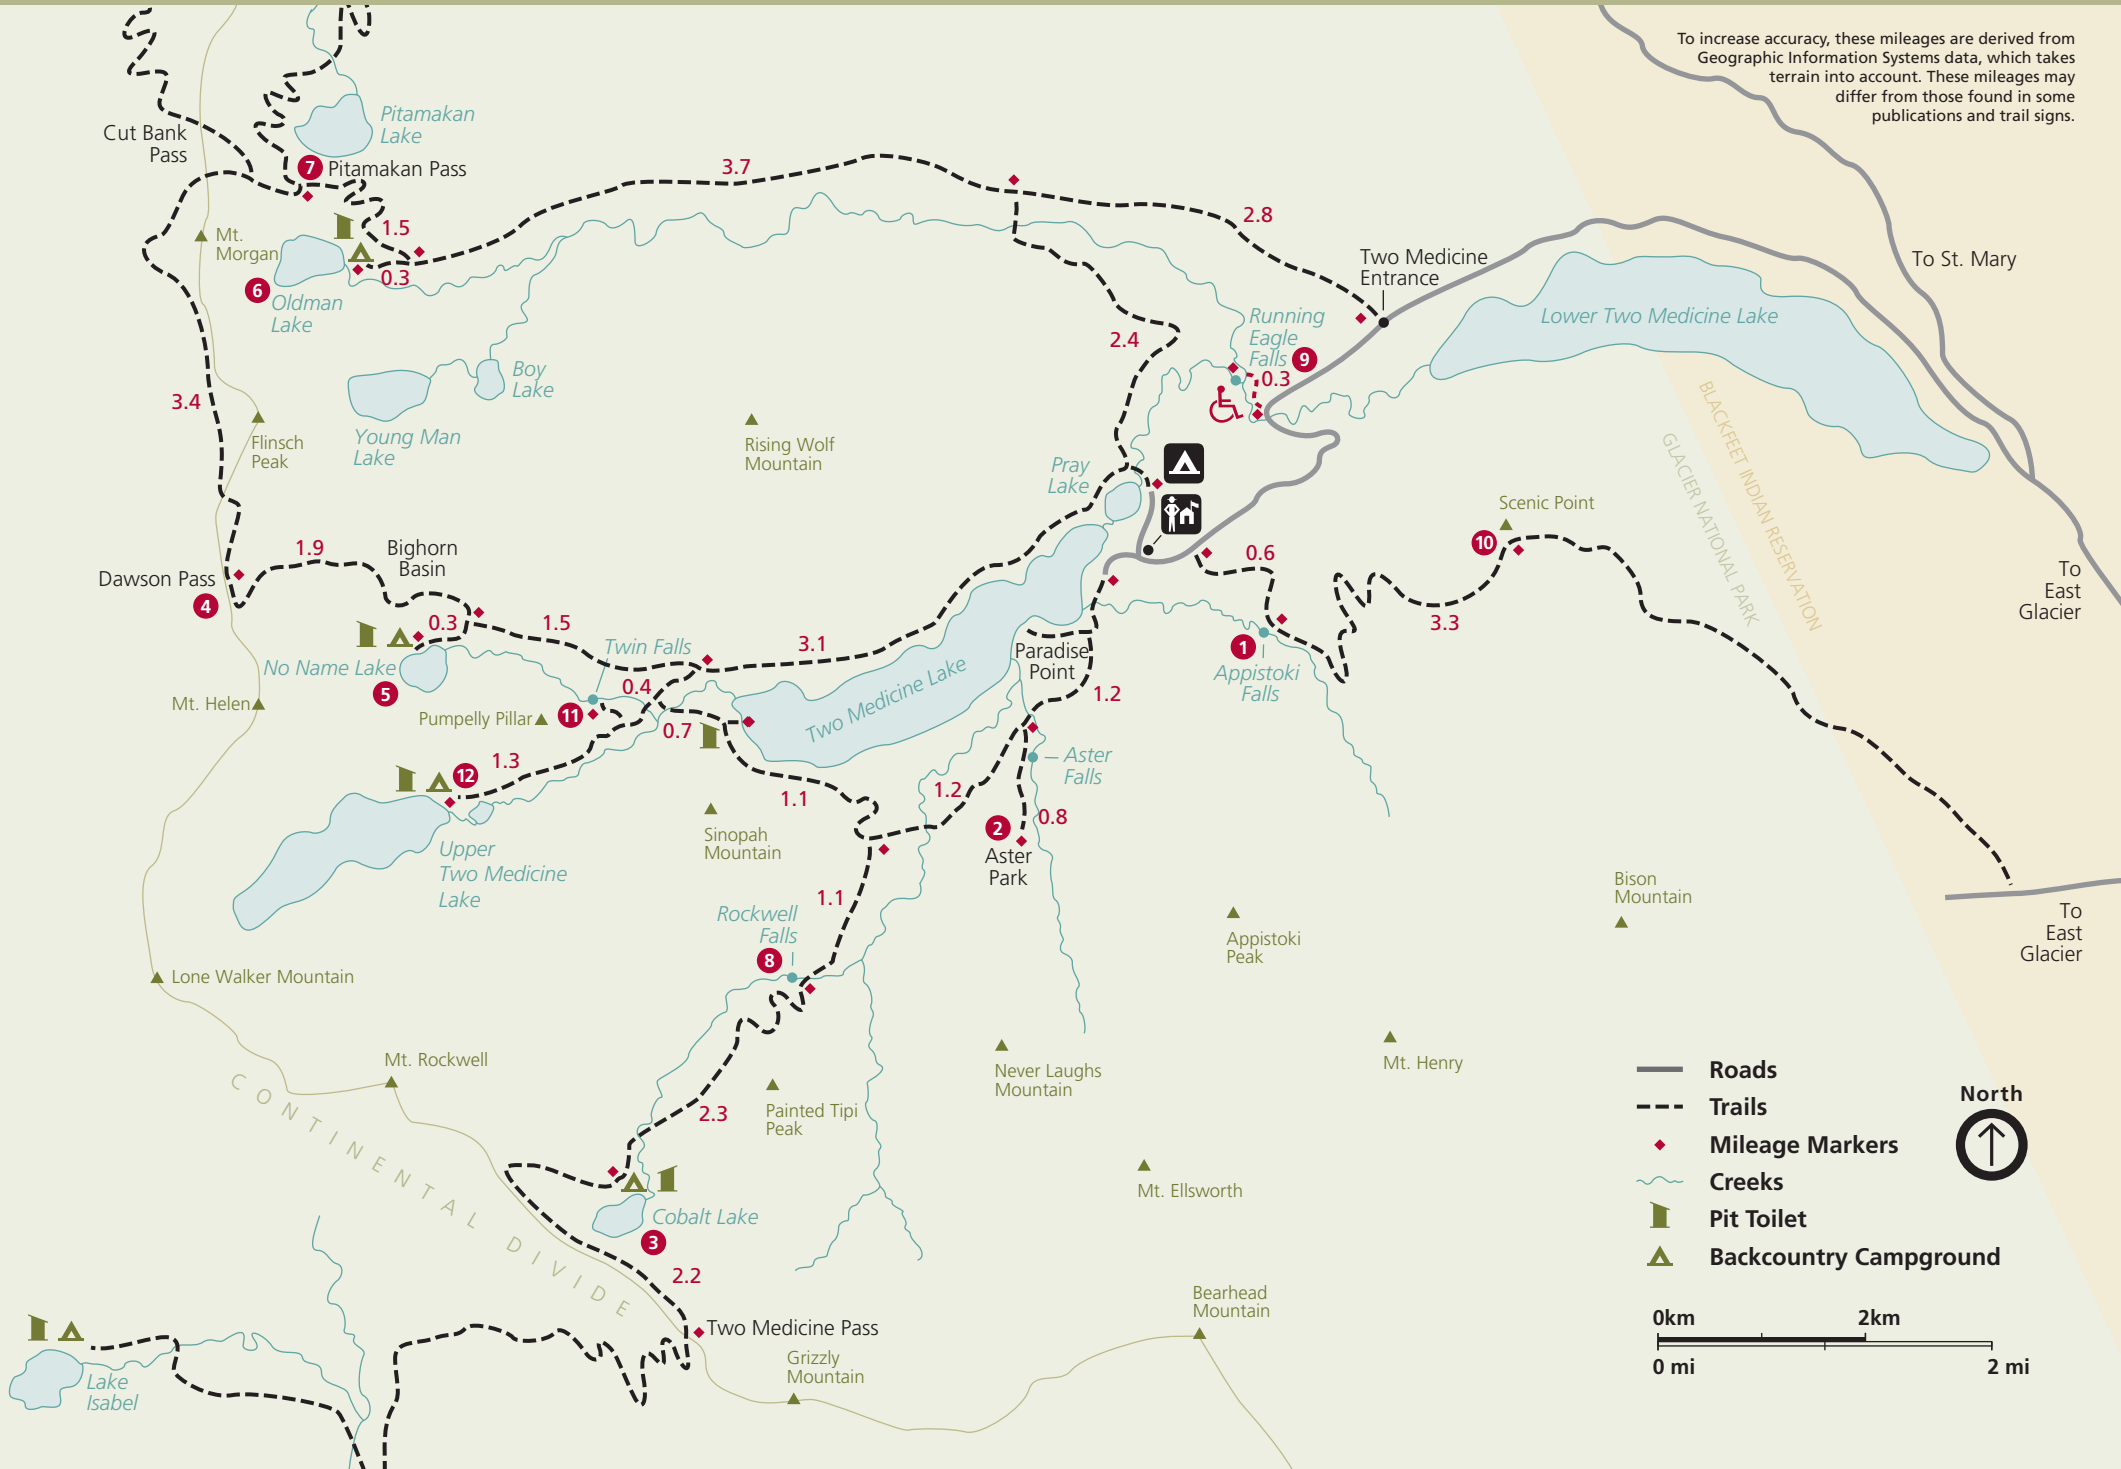

# Two Medicine Valley Trails - Destinations and Elevation Change

- 1 Appistoki Falls - gains 260 ft.
- 2 Aster Park - gains 670 ft.
- 3 Cobalt Lake - gains 1400 ft.

- 4 Dawson Pass - gains 2450 ft.
- 5 No Name Lake - gains 800 ft.
- 6 Oldman Lake - gains 1500 ft.

- 7 Pitamakan Pass - gains 2400 ft.
- 8 Rockwell Falls - gains 375 ft.
- 9 Running Eagle Falls - mostly level

- 10 Scenic Point - gains 2350 ft.
- 11 Twin Falls - gains 75 ft.
- 12 Upper Two Medicine Lake - gains 350 ft.

To increase accuracy, these mileages are derived from Geographic Information Systems data, which takes terrain into account. These mileages may differ from those found in some publications and trail signs.

**Legend**

- Roads
- Trails
- Mileage Markers
- Creeks
- Pit Toilet
- Backcountry Campground

**Scale**

0km 2km  
0 mi 2 mi

**North**